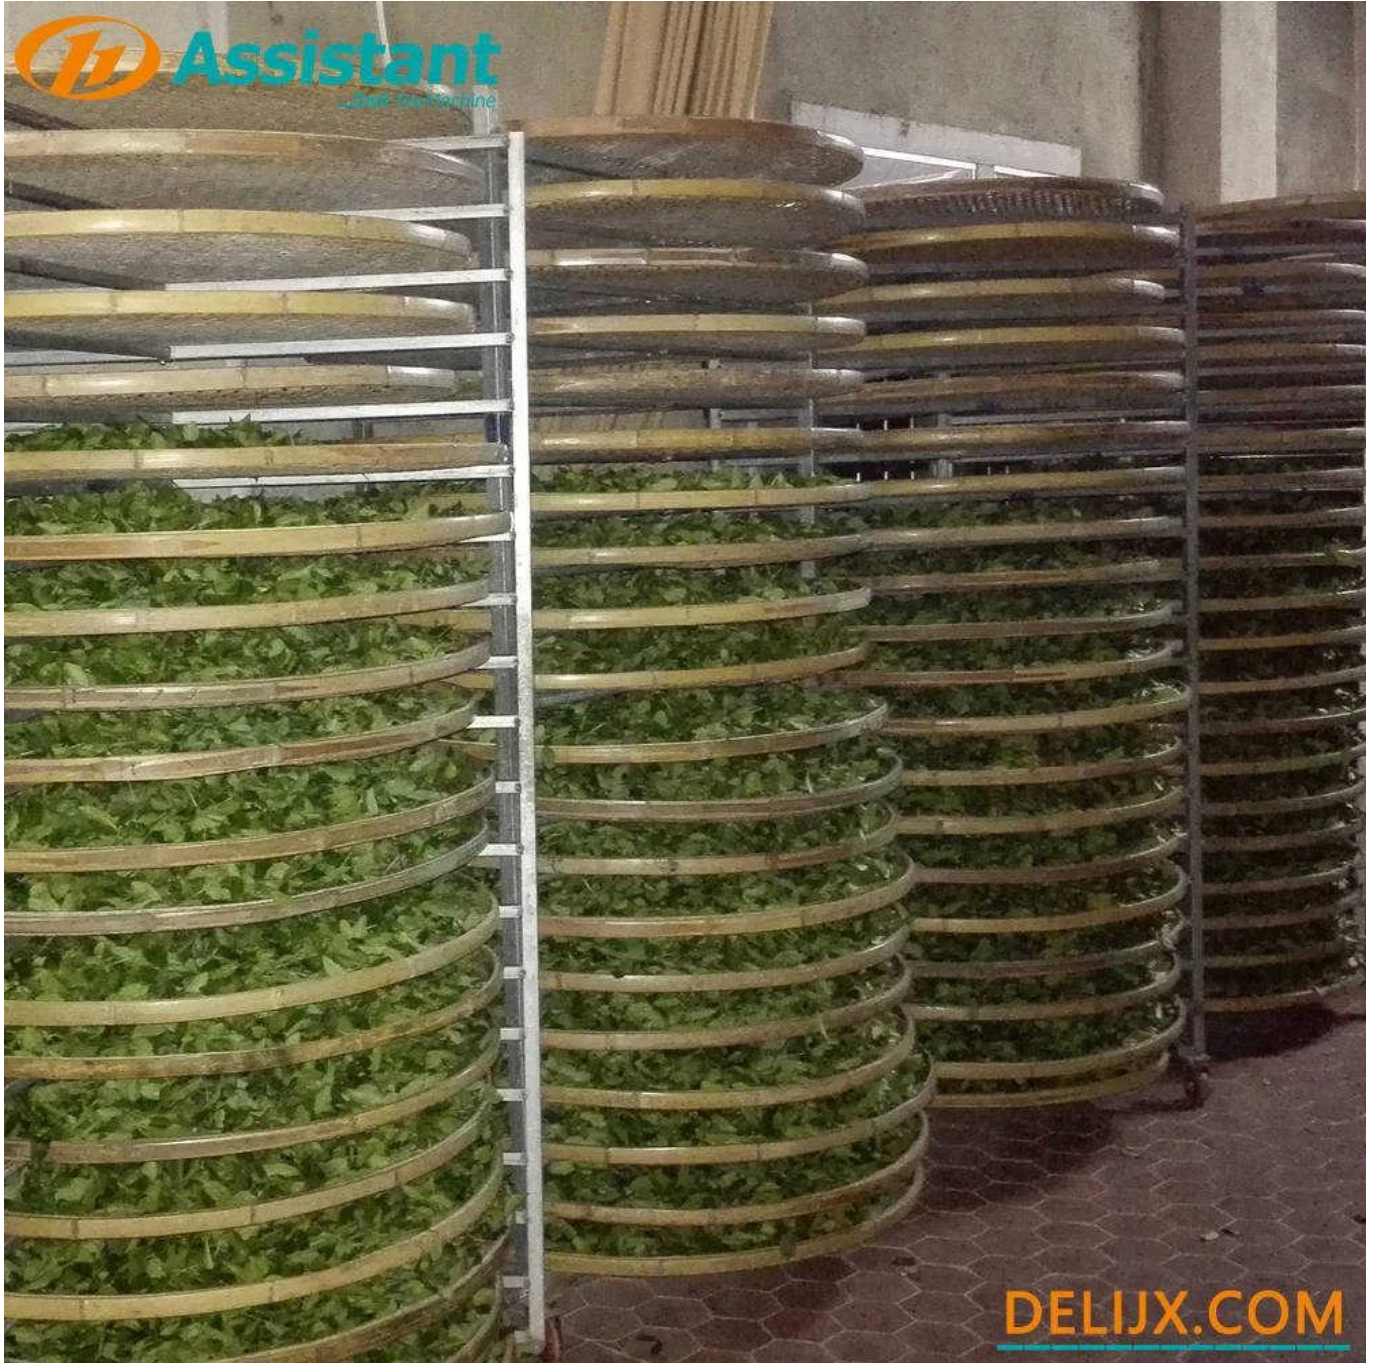

Withering Pallets

Assistant
...Delix Tea Machine

力. 1052205

Tea Wither Rack DL-TQJ-20

Layers : 20 Layers
Diameter : 118 cm
Materials : Bamboo
For All Kinds Tea

Capacity 2.5 kg per tray
Capacity 50 kg per rack

Natural Bamboo Products **L:125cm W:125cm H:240cm**

Website: delijx.com Email: info@delijx.com
WhatsApp/ WeChat/ Tel: 0086-18120033767

DELIXX.COM