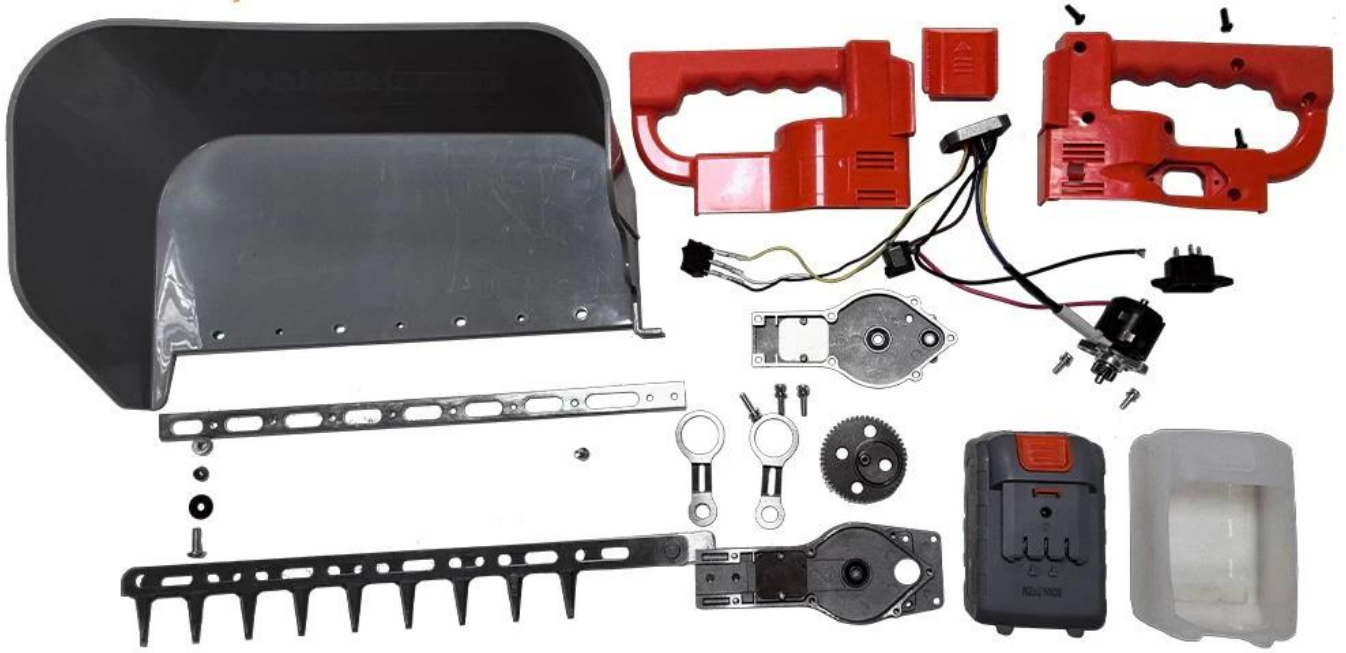

DL-4CD-35N

DL-4CD-35N 35 .
18V 5.2Ah 2
3
10,500

1. 2
2. 100%
- 3.
4. 5.2Ah 6 !

DL-4CD-35N

Tea Harvester ():

	DL-4CD-35N
	150W (300W)
	18
Battery	18V 5.2Ah
	10500
	2450
	3:1
	2
	1.6
	3.5
	600*190*170

##

Assistant
...Delix Tea Machine

手持式 无线电剪

Battery Tea Harvester(Cordless Battery) DL-4CD-35N

Power: 150W (MAX 300W)

Working time: 3 hours*2

Motor speed: 10500 rpm

Blacde speed: 2450 rpm

L:60cm W:19cm H:17cm

Website: delijx.com Email: info@delijx.com
WhatsApp/ WeChat/ Tel: 0086-18120033767