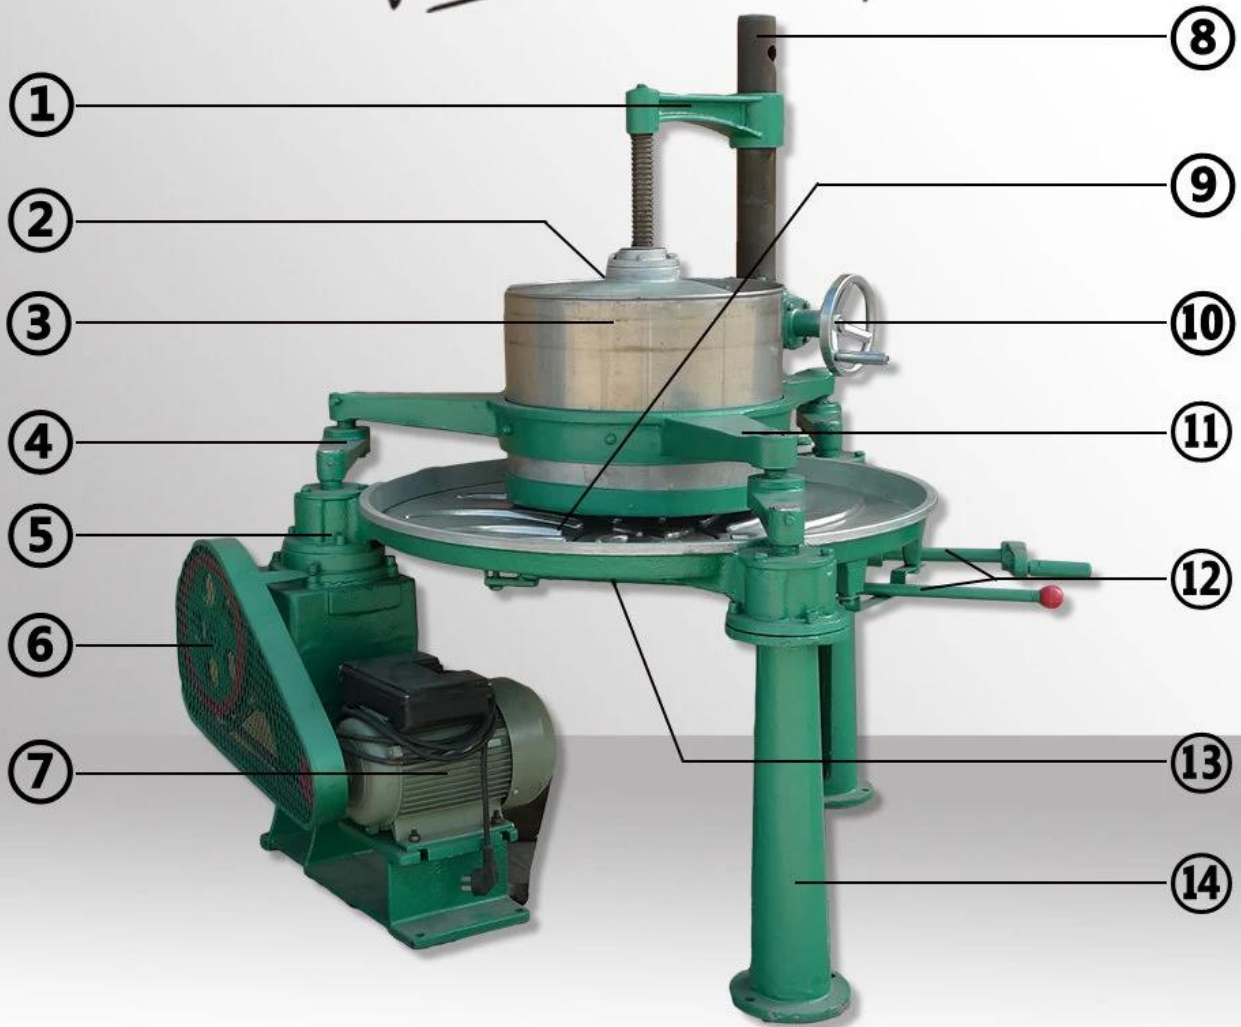

1. 动力 2. 传动轴

Website: delijx.com Email: info@delijx.com
WhatsApp/ WeChat/ Tel: 0086-18120033767

①	电动机	□	电动机
②	电动机	□	电动机
③	传动轴	□	Handwheel
□	传动轴	□	传动轴
□	传动轴	□	传动轴
□	传动轴	□	传动轴
□	传动轴	□	传动轴

电动机

电动机 电动机 / 电动机 / 电动机 / 电动机 / 电动机 电动机
电动机 电动机 电动机 电动机 电动机 电动机 电动机 电动机 电动机 电动机