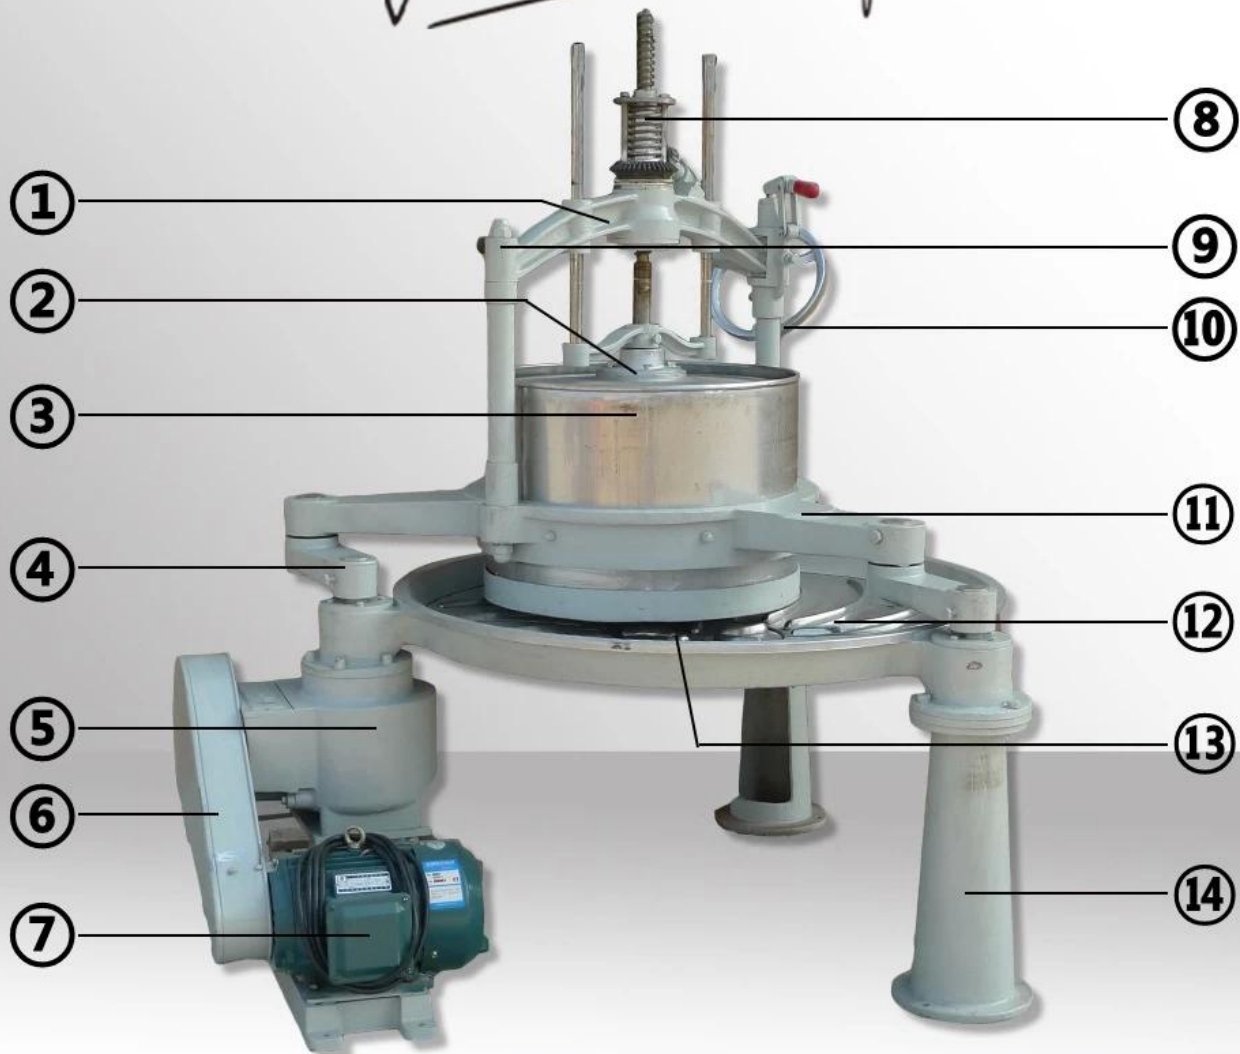

自力. 自力. 自力.

Website: delijx.com Email: info@delijx.com
WhatsApp/ WeChat/ Tel: 0086-18120033767

①	顶辊	⑧	顶辊调节螺钉
②	顶辊盖	⑨	顶辊架
③	顶辊	⑩	Handwheel
④	顶辊支撑臂	□	顶辊架
⑤	电机罩	□	顶辊架
⑥	电机	□	顶辊架
⑦	电机底座	□	顶辊架

顶辊

Tea Rolling Table Machine 顶辊 / 顶辊盖 / 顶辊 / 顶辊架 / 顶辊架 / 顶辊架 / 顶辊架 / 顶辊架 / 顶辊架 / 顶辊架