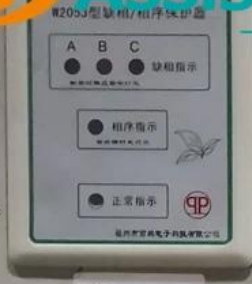

Assistant
Tea Machines

DELIJX.COM

Assistant
Deli Tea Machine

PHASE SEQUENCE PROTECTOR
相序保护器

CHAIN PLATE SPEED CONTROLLER
链板调速器

TEMPERATURE CONTROLLER

POWER LED
电源指示灯

AUTO OFF MANUAL
自动 关闭 手动
SMOKE EXHAUST
排烟风机